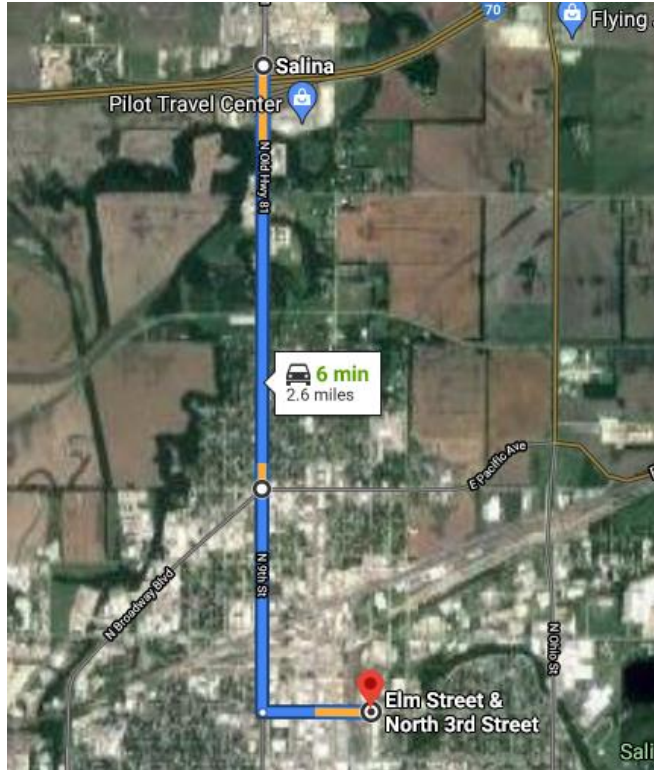

DIRECTIONS FROM I-70

TAKE THE 9TH STREET EXIT SOUTH, FOLLOW 9TH STREET TO ELM STREET (APPROX 2 MILES)
TURN EAST ON ELM AND CONTINUE TO NORTH 3RD

DIRECTIONS FROM I-135

TAKE THE CRAWFORD STREET EXIT EAST, CONTINUE EAST ON CRAWFORD TO 9TH STREET,
TURN NORTH ON 9TH STREET & CONTINUE TO ELM STREET, TURN EAST ON ELM TO NORTH 3RD.